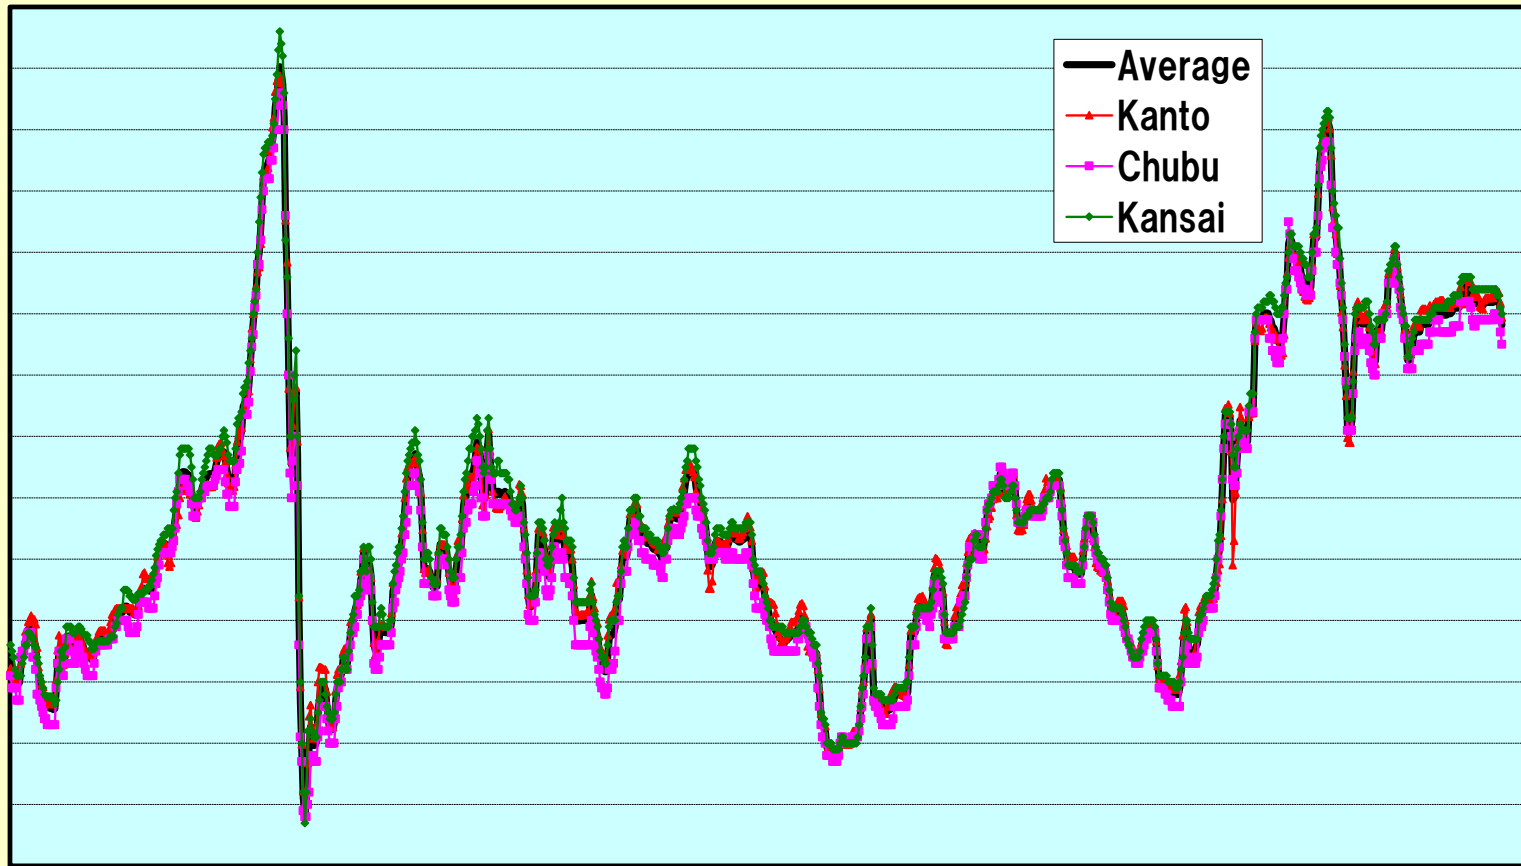

ROMAE PRICES (H2)

¥ / Mt

75,000

70,000

65,000

60,000

55,000

50,000

45,000

40,000

35,000

30,000

25,000

20,000

15,000

10,000

5,000

2005 2006 2007 2008 2009 2010 2011 2012 2013 2014 2015 2016 2017 2018 2019 2020 2021 2022 2023 2024

(C) Nikkan Shikyo Tsushinsha co.,ltd All Rights Reserved.