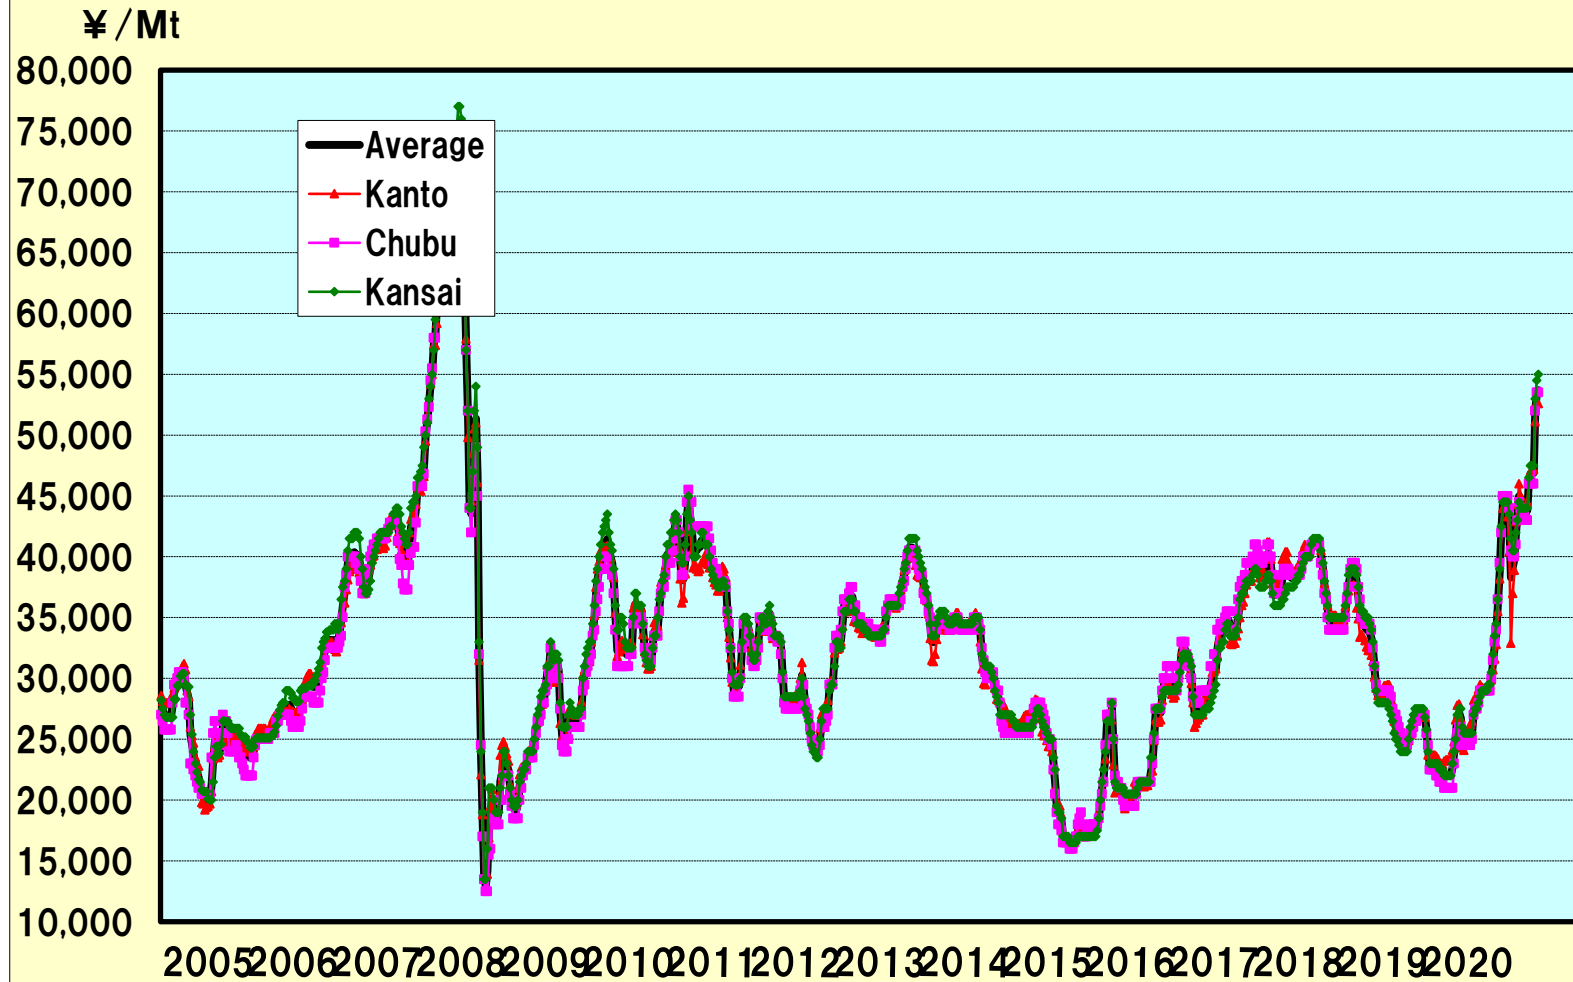

ROMAE PRICES (Shindachi)

(C) Nikkan Shikyo Tsushinsha co.,Ltd All Rights Reserved.