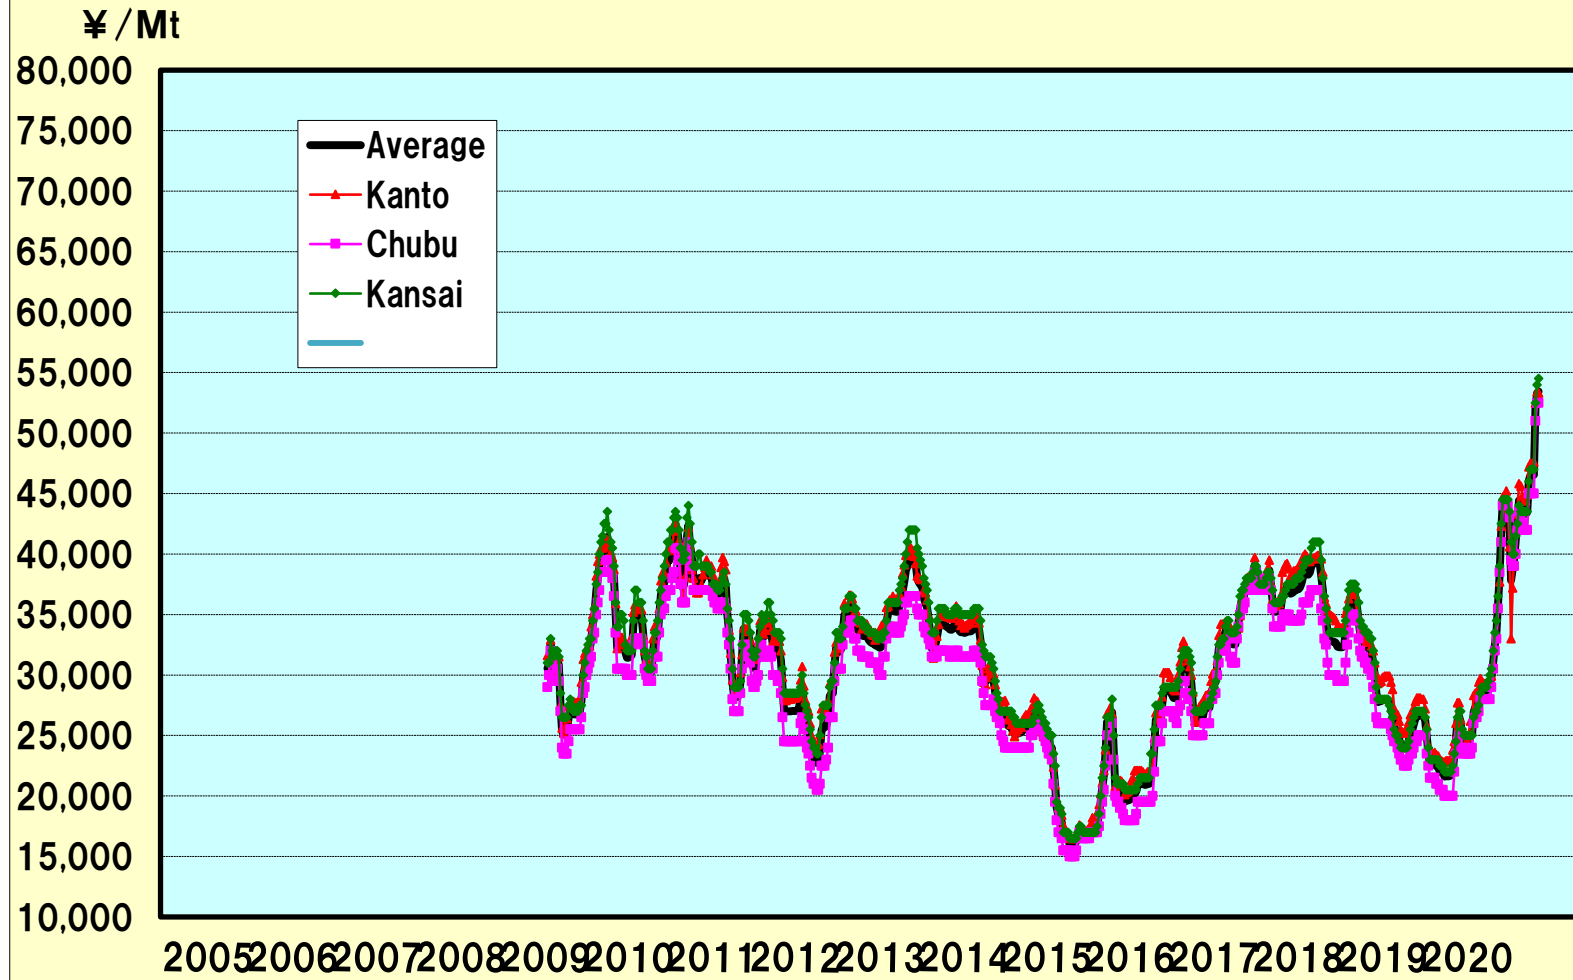

ROMAE PRICES (HS)

(C) Nikkan Shikyo Tsushinsha co.,Ltd All Rights Reserved.